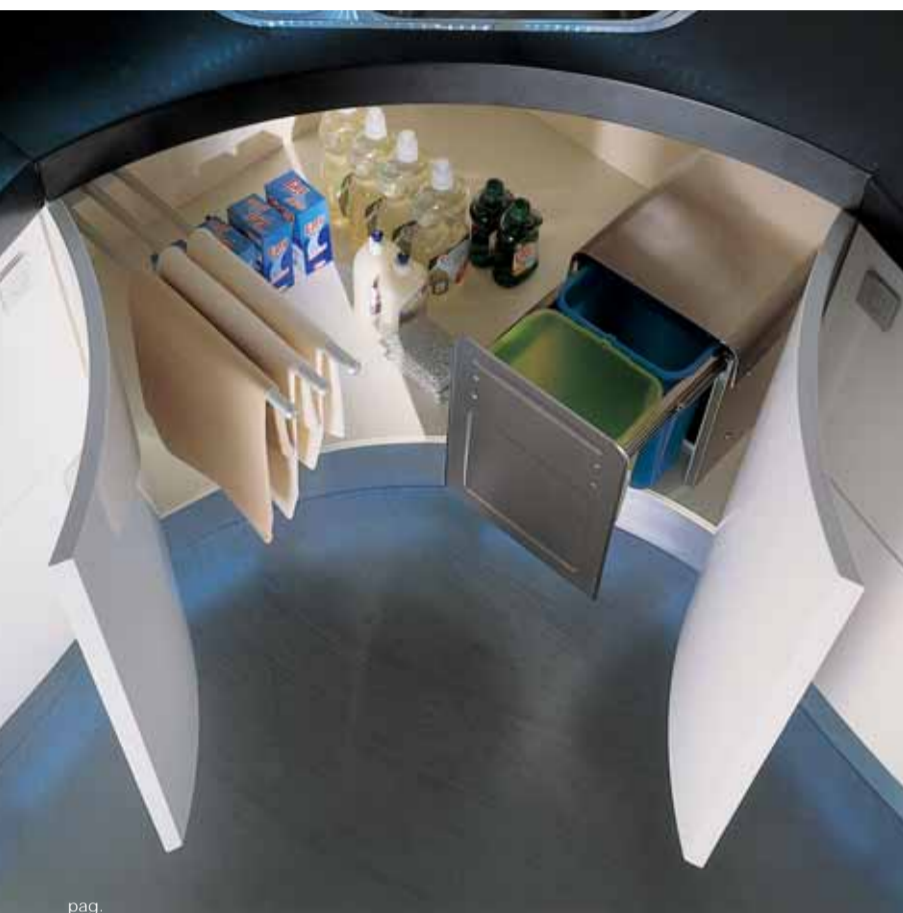

pag.
44

pag.
45

Abbiamo definito le grandi linee, i grandi spazi. Abbiamo controllato le forme, le movenze, abbiamo creato i gioielli. Dettagli unici e preziosi. Abbiamo creato colori magici per un effetto luxury glam, per un make-up sempre nuovo. Abbiamo cambiato le regole del gioco, ora il controllo sullo spazio è assoluto.

We have defined the major lines, the large spaces. We have controlled the shapes, the movement, we have created the jewels. Unique and precious details. We have created magic colours for a Luxury Glam effect, for a make-up that is always new. We have changed the rules of the game, now our control over space is absolute.